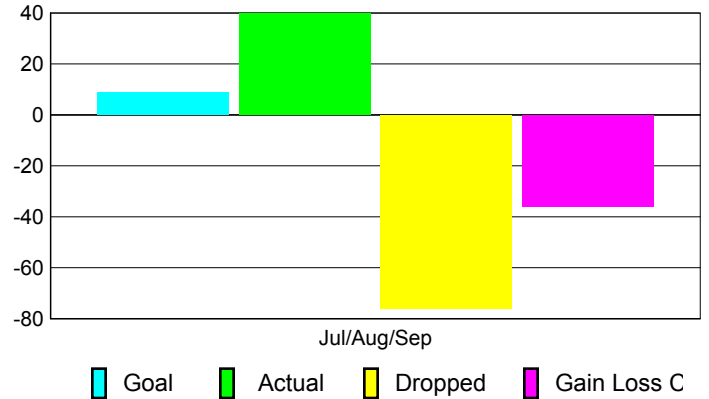

2010-2011 GMT Reports for District (or Undistricted) **District 5M 2**

GMT: **Gary W Fry**

Location: **MINNESOTA**

GMT CA: **1**

CLUBS

Club Results
2010-2011

Clubs
2009-2010

Month	New Club Goal	Actual New Clubs	Actual Dropped Clubs	Gain/Loss of Clubs	Gain/Loss of Clubs
Jul/Aug/Sep	0	0	0	0	0
Totals	0	0	0	0	0

Club Results 2010-2011

Goal, New, Dropped, Gain/Loss

MEMBERSHIP

Membership Results
2010-2011

Membership
2009-2010

Month	Net Memb Goal	Actual New Memb	Actual Dropped Memb	Gain/Loss of Memb	Gain/Loss of Memb
Jul/Aug/Sep	9	40	-76	-36	-22
Totals	9	40	-76	-36	-22

Membership Results 2010-2011

Goal, New, Dropped, Gain/Loss

Comparison of Club Gain/Loss

Current Year Compared to the Previous Year

Comparison of Membership Gain/Loss

Current Year Compared to the Previous Year